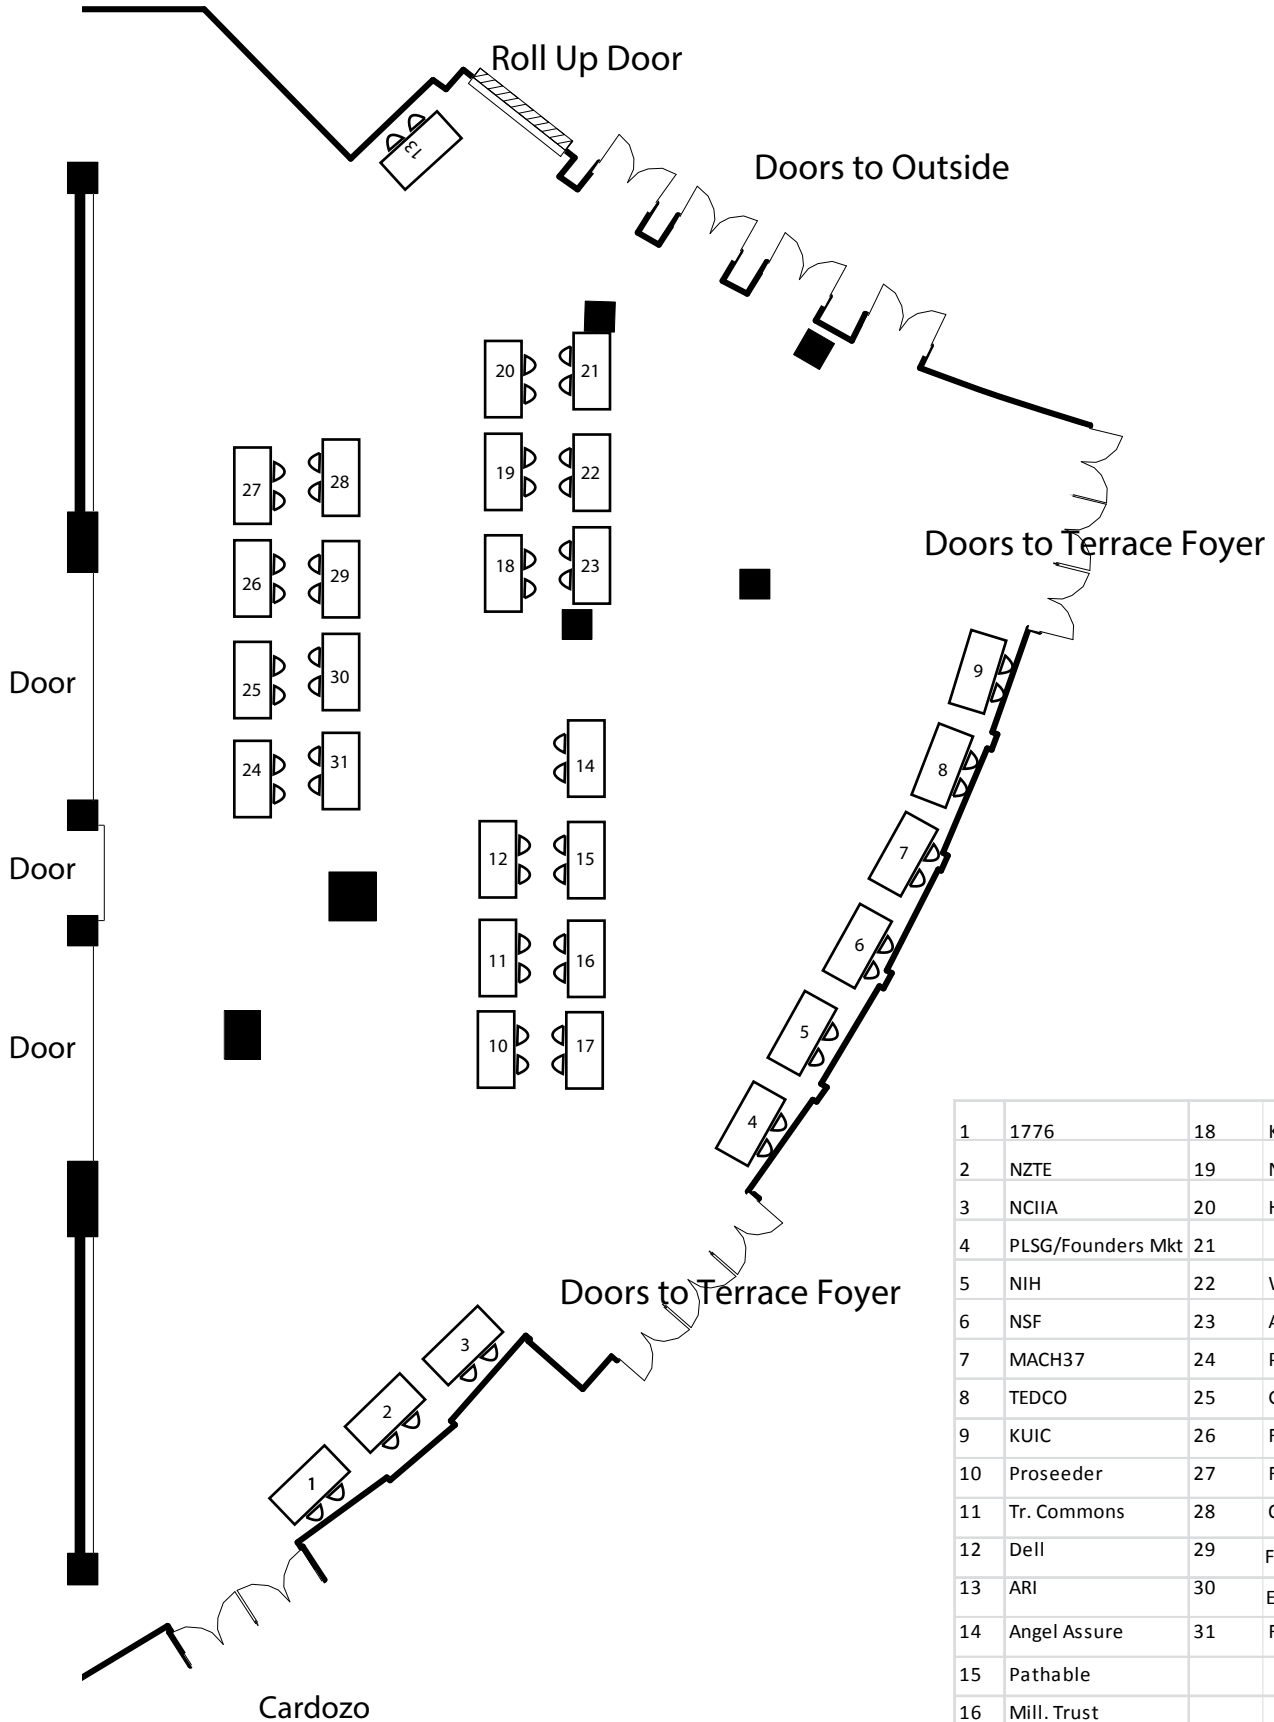

Columbia Foyer B

1	1776	18	K&L/Greenberg Tr.
2	NZTE	19	Nuview
3	NCIIA	20	Hockeystick
4	PLSG/Founders Mkt	21	
5	NIH	22	Wilson
6	NSF	23	APCO
7	MACH37	24	PENSCO
8	TEDCO	25	Gust
9	KUIC	26	Funders Club
10	Proseeder	27	FDVF
11	Tr. Commons	28	OTC
12	Dell	29	Founders Mar
13	ARI	30	Early IQ
14	Angel Assure	31	Foley Hoag
15	Pathable		
16	Mill. Trust		
17	Venture 360		